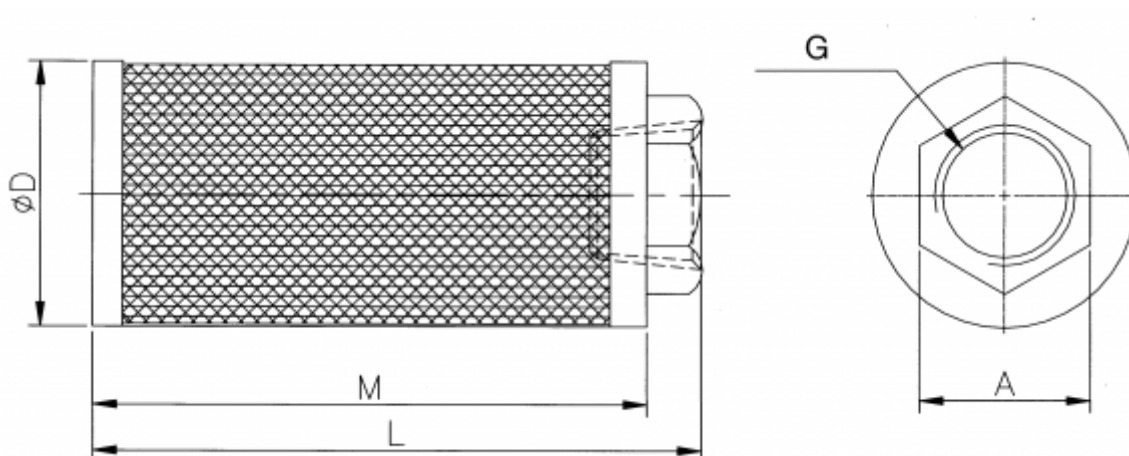

# Data Sheet

Article number: 27590032

Description: Inlet air filter MF-32 4"  
KB-9..

## Measures

A	= 142
D	= 208
G (Thread)	= PT-4"
L	= 380
M	= 357
Mesh	= 100
Model	= KB-9...